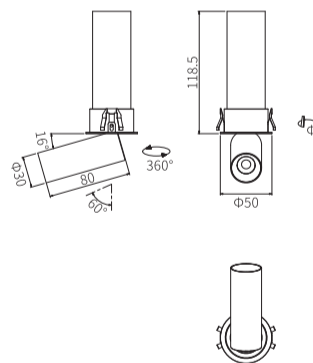

NESTA ADJUSTABLE W TRM 45

Light Distribution

Direct