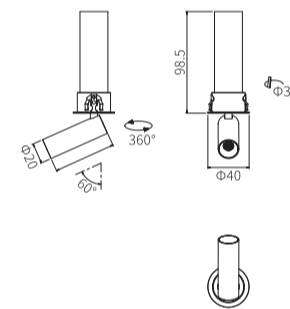

divinity lights

Quick Info

CRI ≥ 90

3000K, 4000K, 5700K

Tunable White 2700-6500K

ON-OFF/ ON-OFF (FLICKER FREE)

DALI-2 DT6 / DALI-2 DT8/ DALI +

SDCM<3

Lens & Reflector

L70 @50,000h

Aluminium Die-cast

Type

Recessed

Single Line Diagram

Recessed

NESTA ADJUSTABLE W TRM 35